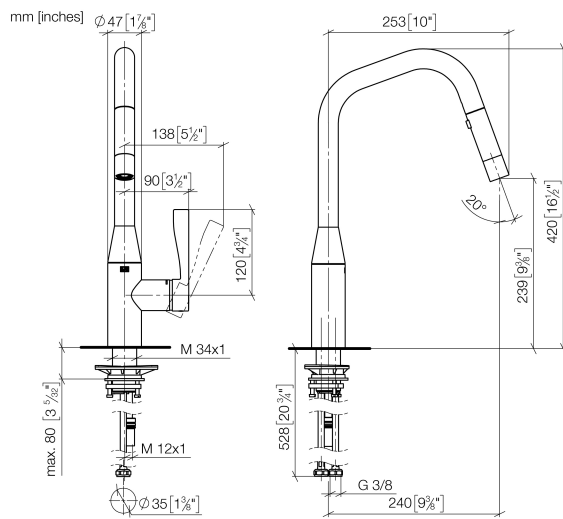

33 875 895

- 240mm projection
- pivotable spout 360°
- Optional swivel limiter available with swivel limiter set 12 821 970 90
- laminar and spray flow
- height of mixer 420 mm
- height up to laminar flow regulator 240 mm
- hole diameter 35 mm
- 1800 mm metal shower hose
- sprayface with anti-scaling system
- max. flow 10.4 l/min at 3 bar flow pressure
- lead-free
- This product can help a building meet the requirements of Green Building Rating Systems, e.g. LEED®, BREEAM®, DGNB

**Recommended miscellaneous**

**Swivel limitation set -** 12 821 970 90

**Recommended miscellaneous**

**Strainer waste with control handle - Chrome** 10 712 970-00

**Recommended miscellaneous**

**Dispenser without rosette - Chrome** 82 424 970-00

33 875 895

**Flow rate chart**

**Certificates**

Belgaqua\_21-027- 27\_3. LGA\_28658. GDV\_0400314.

33 875 895

Spare parts list

No.	Item Number	Name	Quantity used	Delivery time
1	90 12 11 148 00-00	shower	1	10
2	04 30 02 120 00-00	hose	1	10
3	90 28 22 301 00-00	spout	1	10
4	09 28 10 160 90	ring	1	2
5	09 28 10 162 90	ring	1	2
6	09 28 10 161 90	ring	1	2
7	90 15 05 064 02 90	cartridge	1	2
8	09 14 10 190 90	seal	1	2
9	09 28 30 030-00	cover	1	10
10	09 20 89 020-00	handle	1	10
11	90 31 11 063 00 90	pin	1	2
12	90 31 20 087 00-00	plug	1	10
13	04 30 04 101 00 90	hose	1	2
14	04 28 20 067 00 90	pipe	1	2
15	09 14 10 036 90	seal	1	2
16	04 30 11 040 00 90	fixing set	2	2
17	09 20 93 056 90	insert	1	2
18	90 24 03 253 00 90	adaptor	1	2
19	09 30 03 038 90	hose	1	2
20	04 21 50 010 00 90	accessories	1	2
21	90 30 09 031 00 90	key	1	2