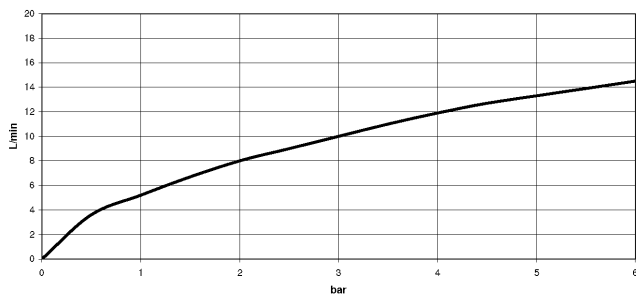

Flow rate chart

Certificates

Belgaqua_21-027- 27_3. LGA_28658. GDV_0400314.